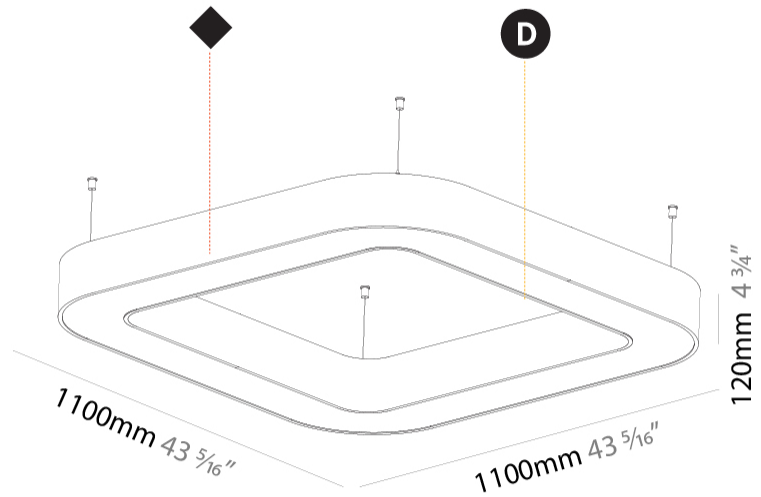

GENERAL

Series: Glorious
Subseries: Glorious Quantum
Brand: Prolicht
Division: Architectural
Mounting Type: Suspension
Mounting Location: Ceiling
Subcategory: Ambient

PHYSICAL

Shape: Square
Length (mm): 1100
Length (in): 43 ⁵/₁₆"
Width (mm): 1100
Width (in): 43 ⁵/₁₆"
Height (mm): 120
Height (in): 4 ³/₄"
Max. Overall Height (mm): 2120
Max. Overall Height (in): 83 ⁷/₁₆"
Light Distribution: Direct
Weight (kg): 13.125
Weight (lbs): 28.88
Diffuser: PMMA - Opal or Micro-Prism
Fixture Finish: SSR / BKV / CWI / CRY / HAB / LAG / UFT / ITA / RUA / RUR / MIC / FTG / MYG / TWT / LOD / PUS / FRO / FUP / KIA / POP / BLS / SPG / MEY / GOH / GUM / CHC / COM / ABZ / JAG / OBR / MOS / ROR
Fixture Material: Aluminum

ELECTRICAL

Lamp Type: LED (Zhaga Standard)
Input Wattage (W): 60
Total Output Wattage (W): 48 / 38.4 (3500K)
Dimming: Non-Dimming / Phase Dimming (120Vac only) / 0-10V Dimming
Driver Included: Yes
Driver Location: Integrated
Driver Type: Constant Current - 120 / 277Vac
Driver Class: Class 2
Input Voltage (V): 120 - 277
Constant Current (MA): 350 / 1200 (3500K)

LED

Color Temperature (°K): 3000 / 3500 / 4000
Max. Delivered Lumen (lm): 5540 / 5733 / 5850
CRI: >80 CRI
Efficiency (%): 65
Lamp Life (hrs): 50000

OPTICAL

RATINGS AND CERTIFICATIONS

Certified By: Certified for North American Standards
IP rating: IP20